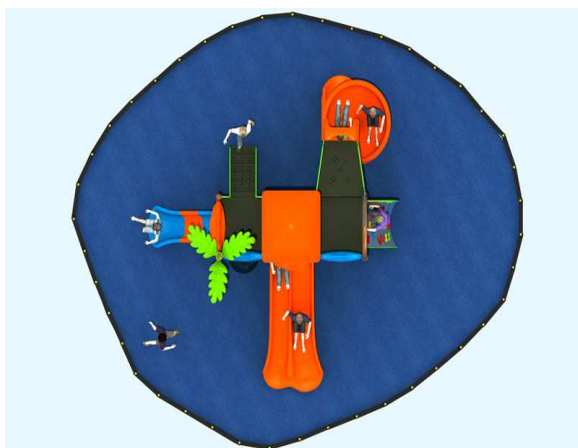

Wisdom Series

LE.ZI.014

Materials

- a. **Plastic parts:** UV Resistance LLDPE
- b. **Post, Metal Parts :** Galvanized steel pipe
- c. **Decks, Stairs:** Black Steel with PVC Coated
- d. **Bolts, Nuts:** Stainless Steel 304
- e. **Wood**

Modules

Roofs, single slide, spiral slide, tube slide, handrails
plastic panels, bend ladder ,platforms, and posts

Unit Size(mm)

6200*6000*3800 (L*W*H)

Safety Area(mm)

11200*9000 (L*W)

Falling Height (mm): 1600